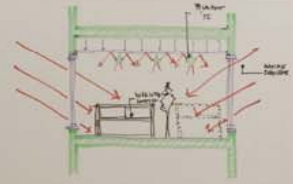

to create the
to this is something
to do something...

COLLABORATE, MOTIVATE
HOW PEOPLE WORK
HOW THEY INTERACT